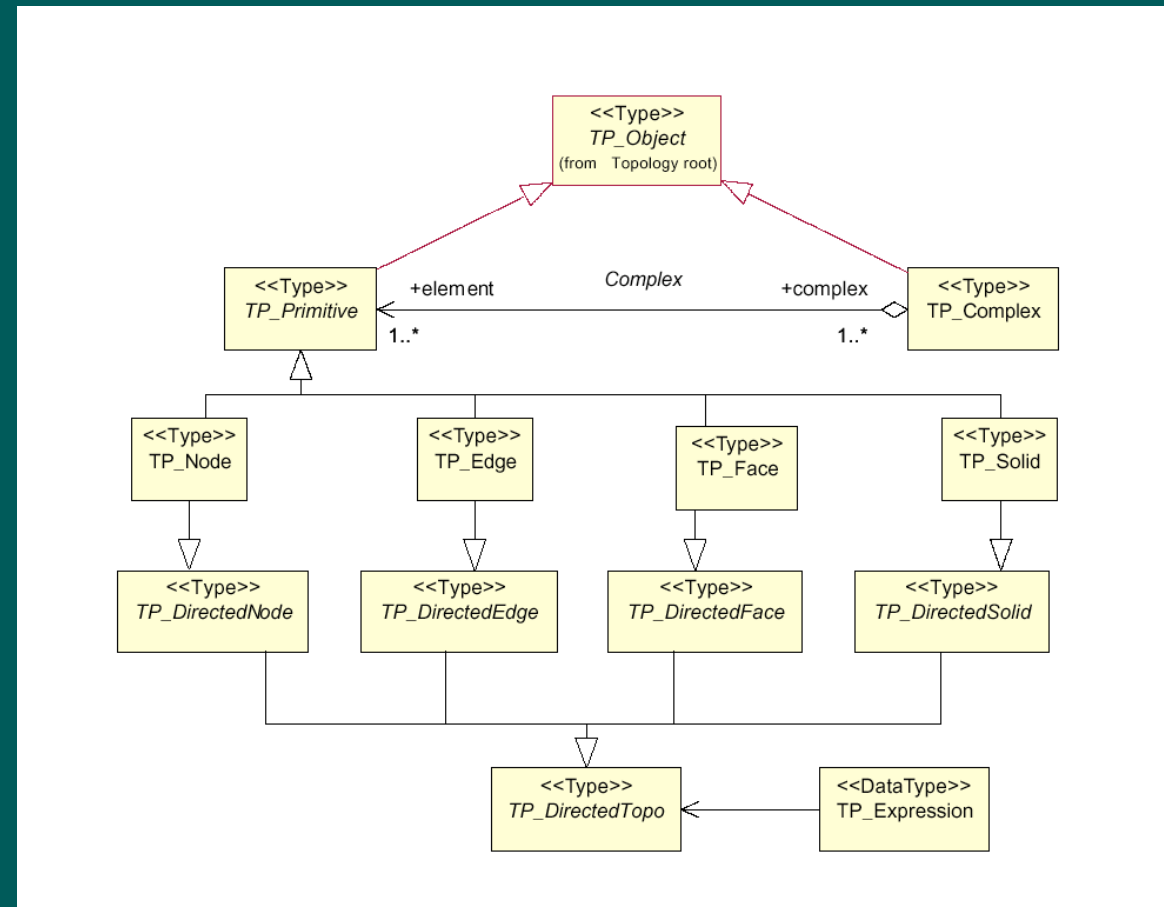

The image features a solid teal background. In the center, the text "Spatial Ontologies" is written in a white, sans-serif font. Surrounding the text are six circles of varying shades of teal. Three circles are positioned above the text, and three are below it. The circles are arranged in a staggered pattern, with the top row having three circles and the bottom row having three circles. The text is centered horizontally between the two rows of circles.

# Spatial Ontologies

# geometric/topological relationships